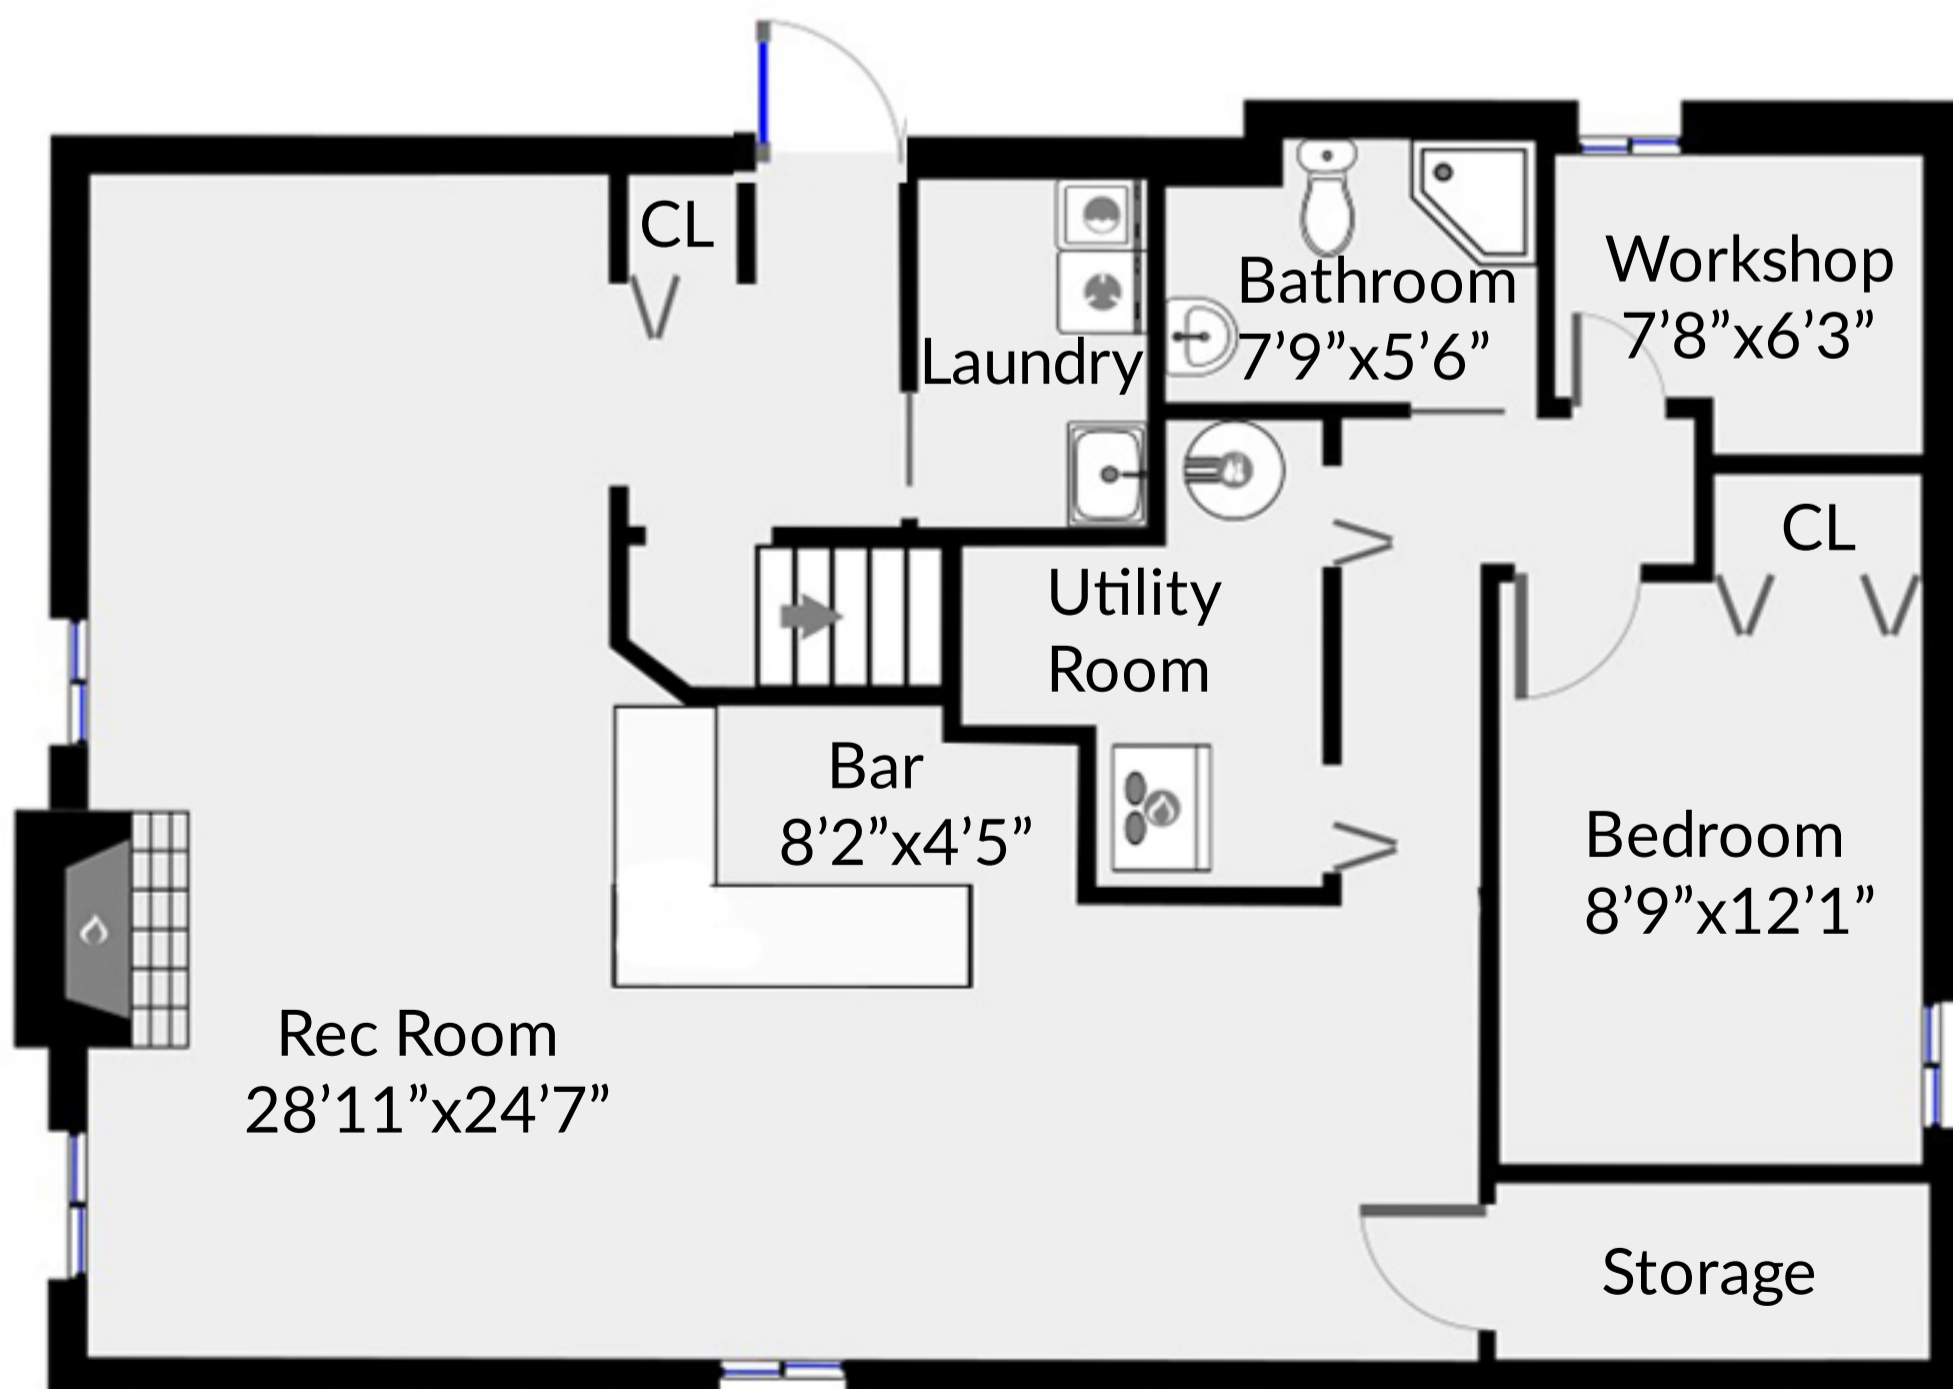

# 8171 Joffre Ave, Burnaby

Ralph Steibel  
(604) 787-2500  
realtor.ralph@gmail.com

Basement	905 Sq Ft
Main Floor	1,452 Sq Ft
<b>Total</b>	<b>2,357 Sq Ft</b>

Main Floor

Basement