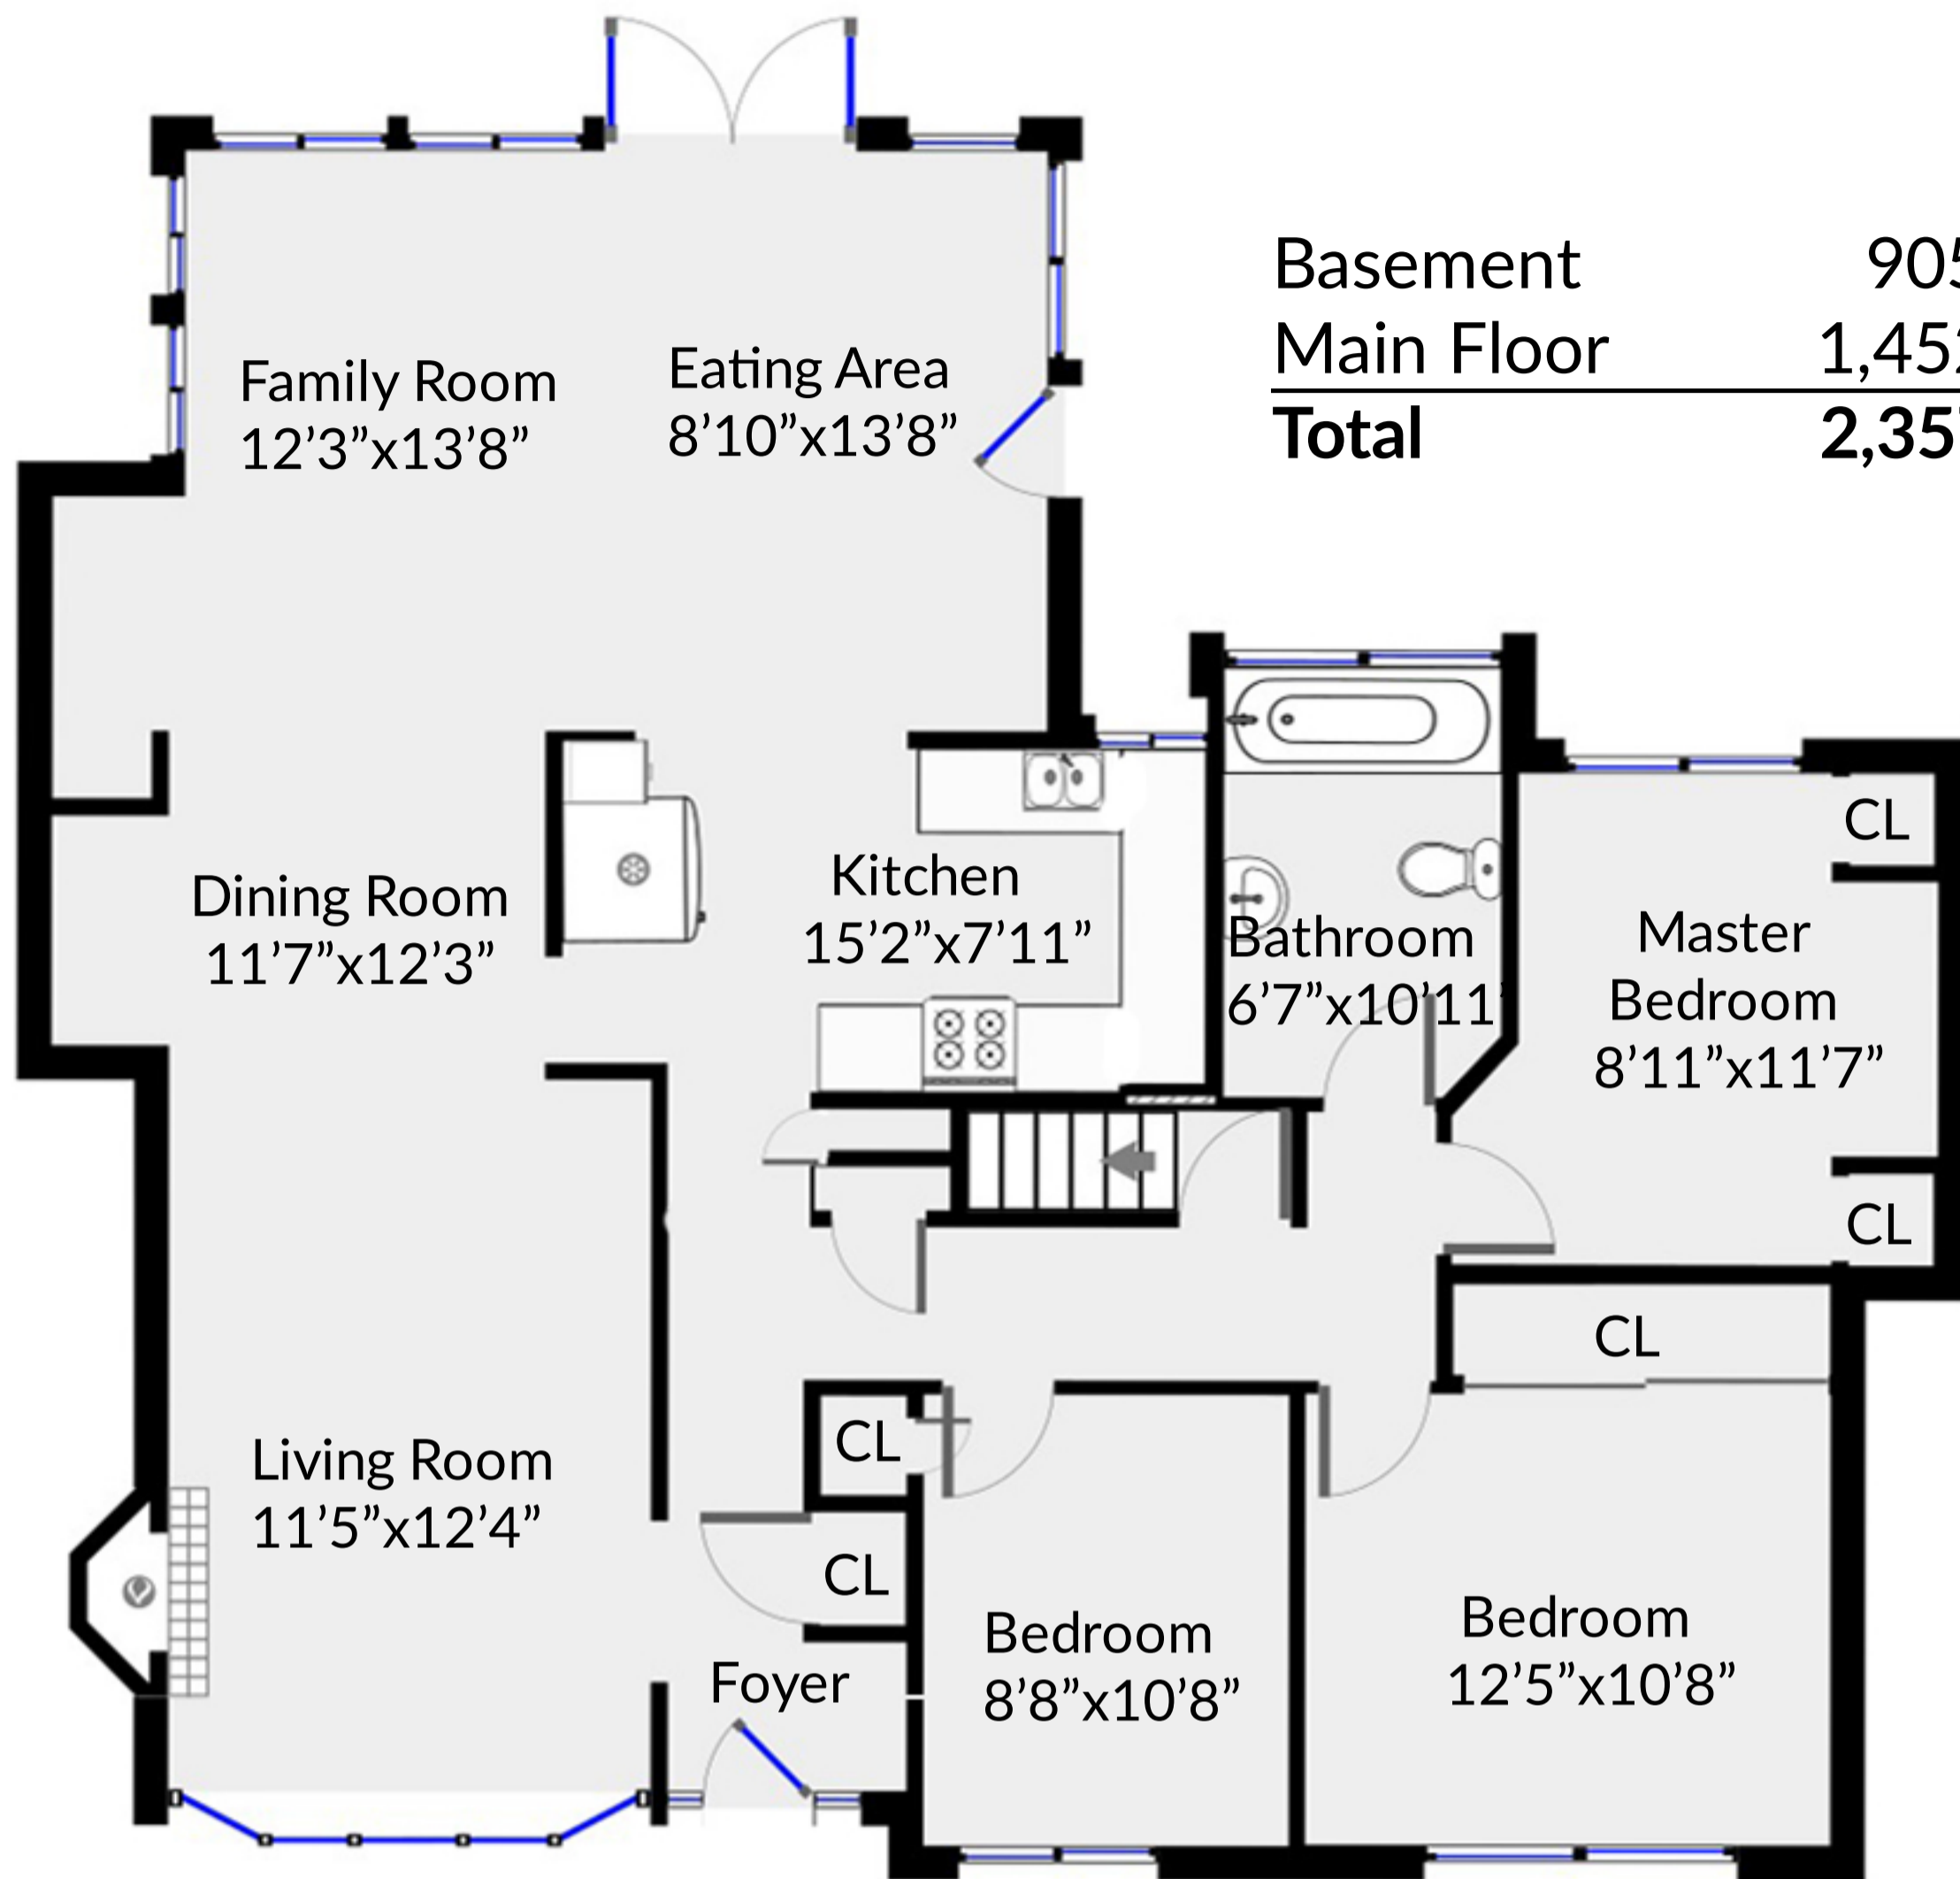

# 8171 Joffre Ave, Burnaby

Ralph Steibel  
(604) 787-2500  
realtor.ralph@gmail.com

Basement	905 Sq Ft
Main Floor	1,452 Sq Ft
<b>Total</b>	<b>2,357 Sq Ft</b>

Main Floor

Basement