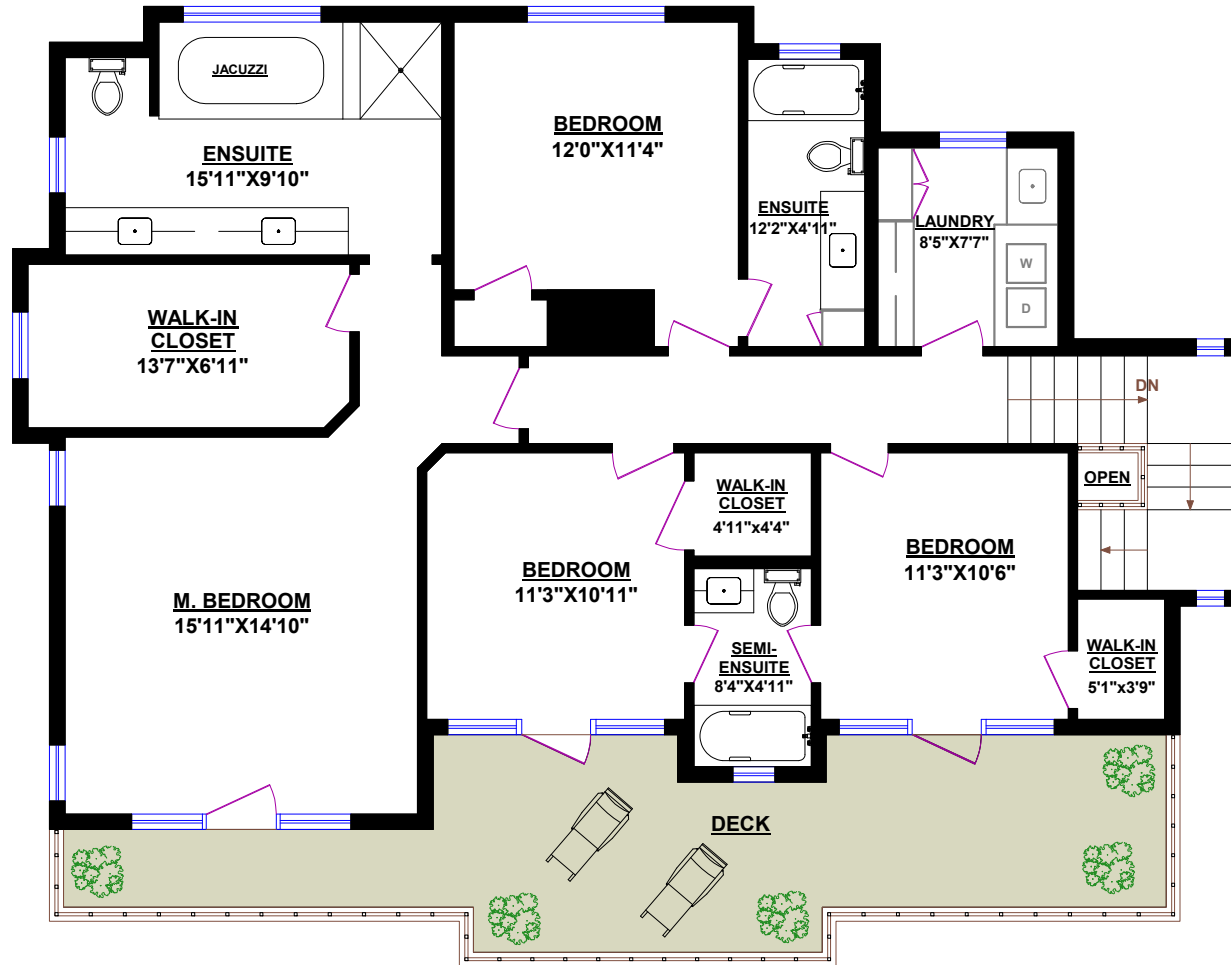

RALPH STIEBEL

phone: 604-787-2500
 realtor.ralph@gmail.com
 www.lamRealEstate.ca

Marketing Your Home For All It's Worth!

630 ALPINE CT, NORTH VANCOUVER

TOTALS	
Main Floor (finished):	1,792 sq.ft.
Upper Level (finished):	1,467 sq.ft.
Lower Level (finished):	1,423 sq.ft.
TOTAL FINISHED:	4,682 sq.ft.
Lower Level (unfinished):	92 sq.ft.
TOTAL UNFINISHED:	92 sq.ft.
GRAND TOTAL :	4,774 sq.ft.

OTHER AREAS:	
Garage:	560 sq.ft.
Deck:	292 sq.ft.

UPPER LEVEL