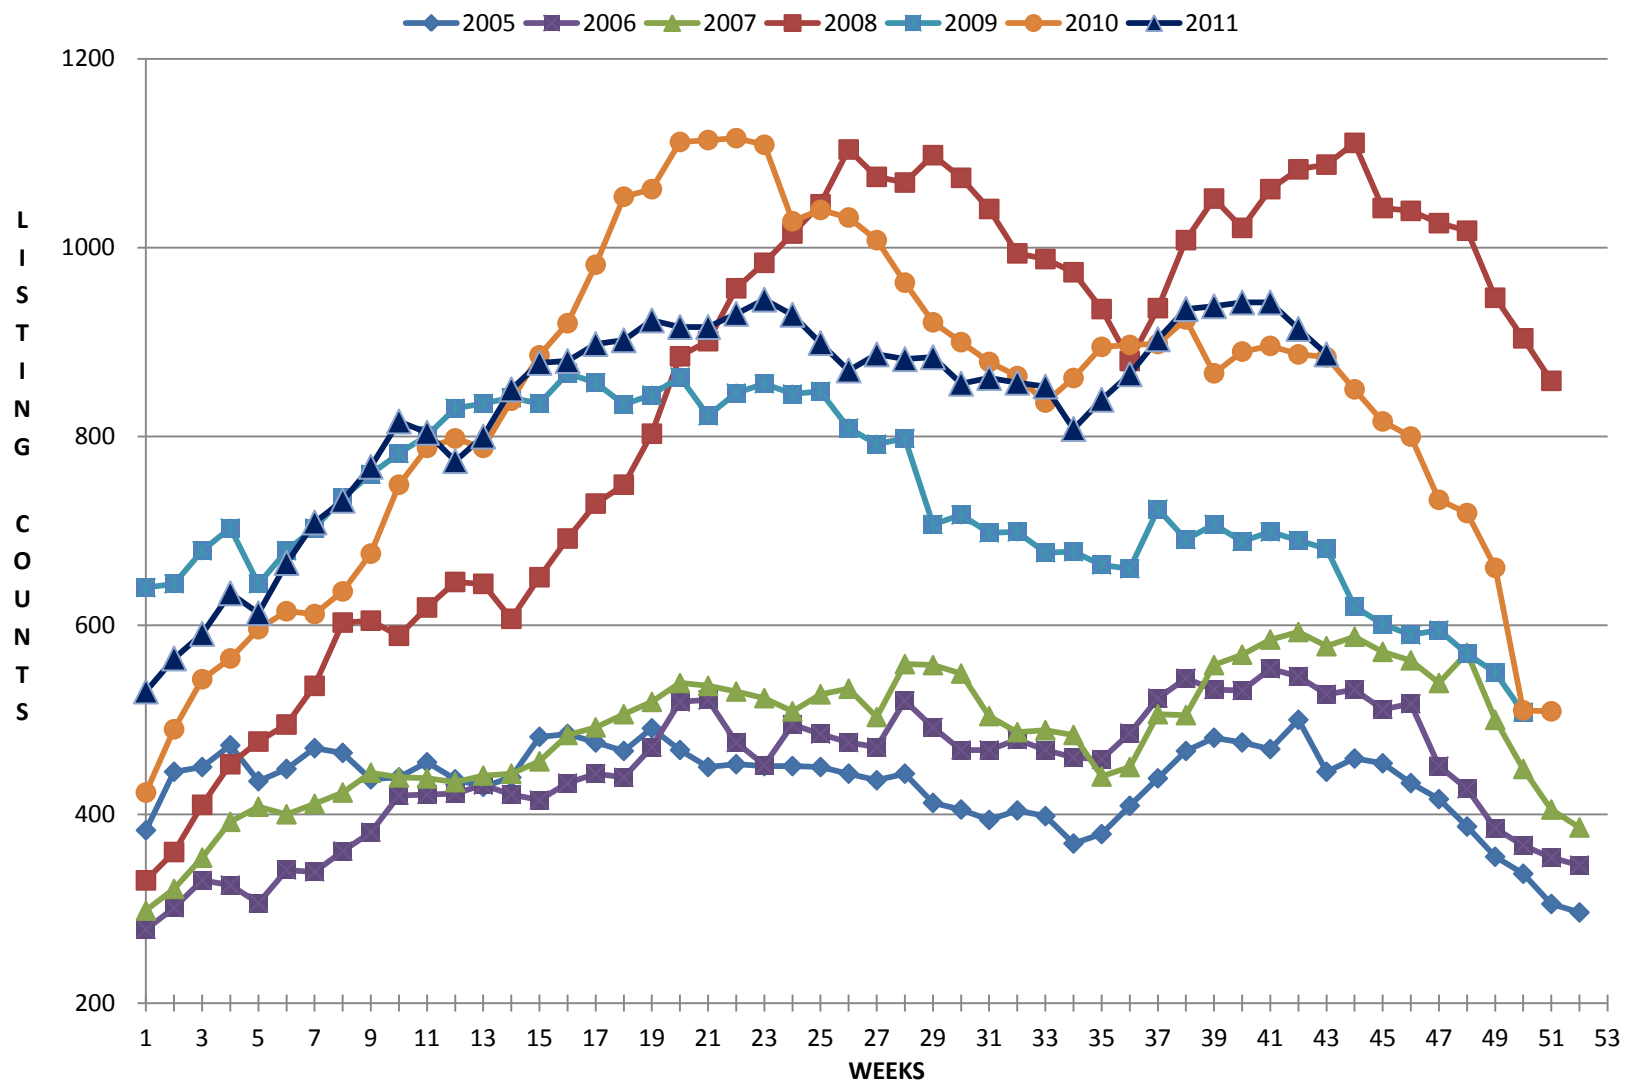

NORTH VAN RESIDENTIAL LISTINGS November 3, 2011

WEST VAN RESIDENTIAL LISTINGS , 2011

◆ 2005 ■ 2006 ▲ 2007 ■ 2008 □ 2009 ● 2010 ▲ 2011

NORTH VAN RESIDENTIAL LISTINGS

TO

WEST VAN RESIDENTIAL LISTINGS

TO

Nov 3,2011