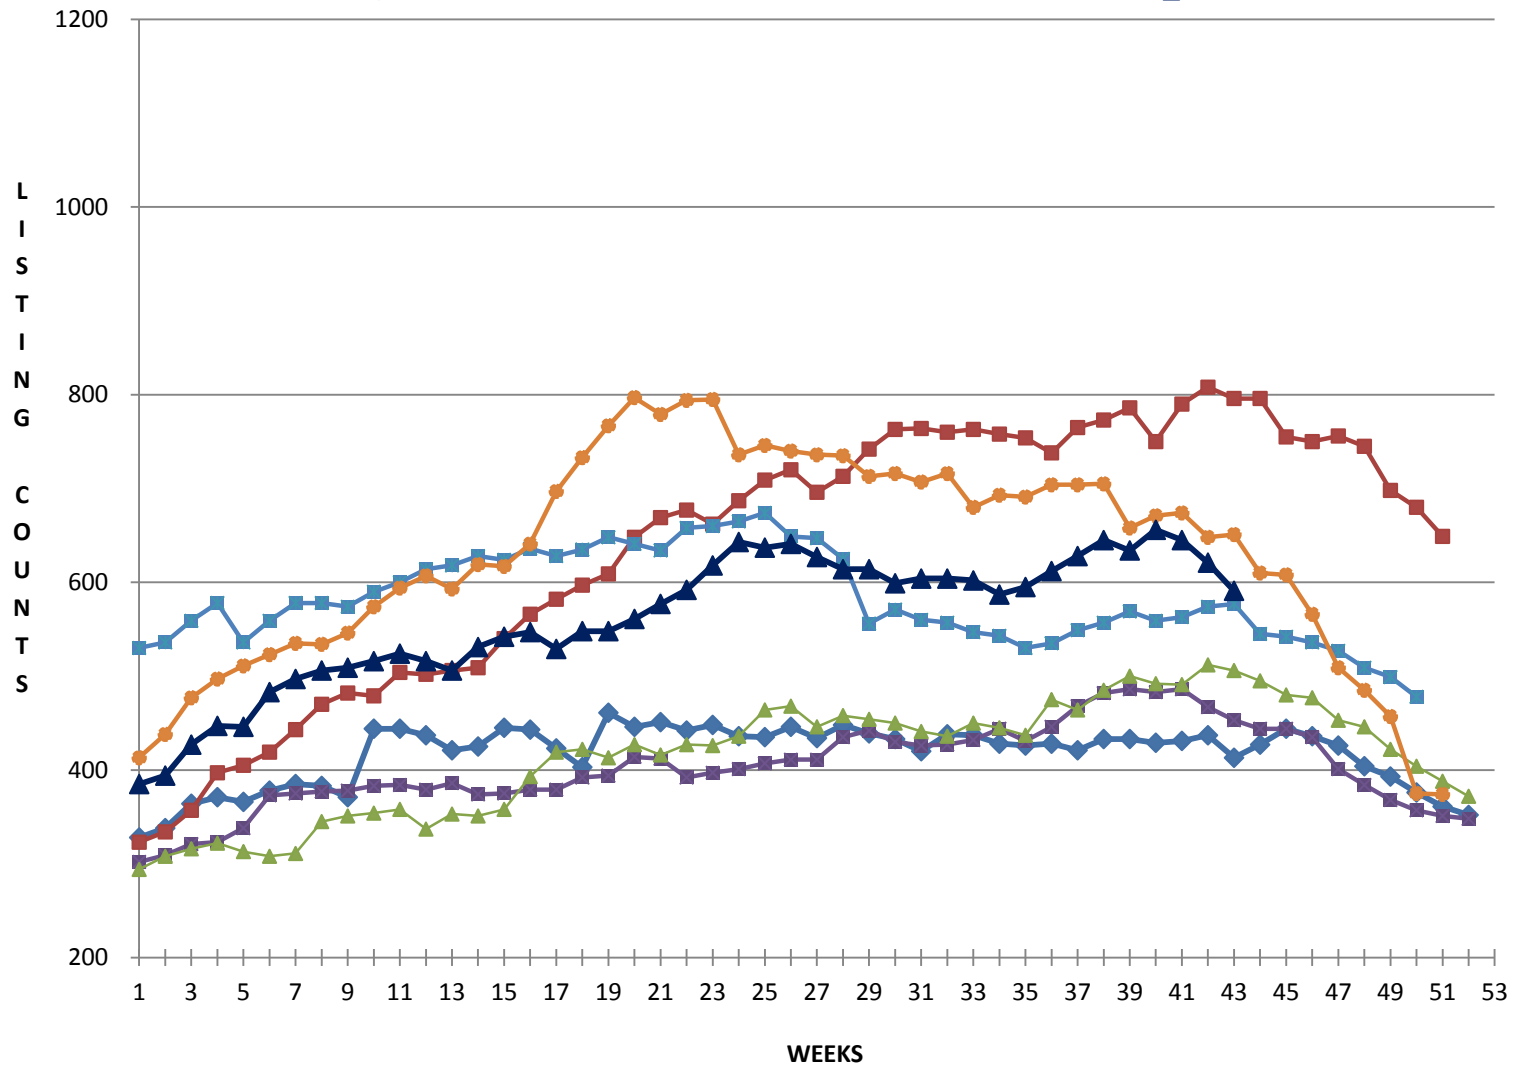

NORTH VAN RESIDENTIAL LISTINGS November 3, 2011

WEST VAN RESIDENTIAL LISTINGS , 2011

◆ 2005 ■ 2006 ▲ 2007 ■ 2008 □ 2009 ● 2010 ▲ 2011

NORTH VAN RESIDENTIAL LISTINGS

TO

WEST VAN RESIDENTIAL LISTINGS

TO

Nov 3,2011